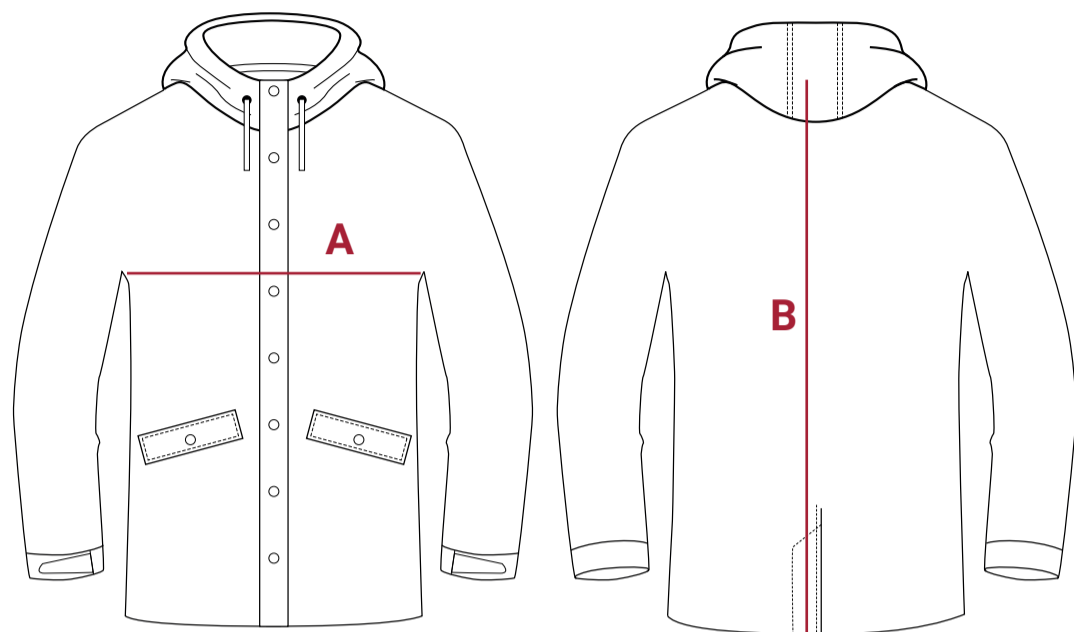

RAINCOAT

UNISEX	XS / S	M / L	XL / 2XL	3XL / 4XL
1/2 Chest A	53	61	68	83
Total Length B	88	92	95	98

NOTE : ALL MEASUREMENTS ARE IN CENTIMETERS