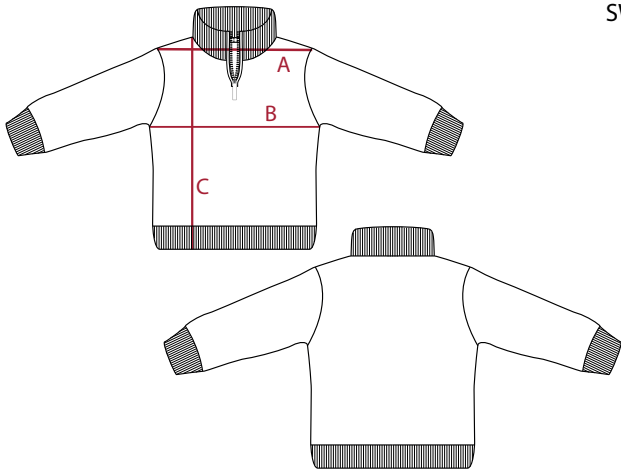

POLO

WOMEN	XS	S	M	L	XL	2XL	3XL
Shoulder A	37	38	39	40	41	42	43
1/2 Chest B	41	43	45	47	49	51	53
Total Length C	65	65	66	67	67	68	68

SWEATSHIRT & HOODIE

WOMEN	XS	S	M	L	XL	2XL	3XL
Shoulder A	37	39	40	41	42	43	44
1/2 Chest B	45	47	49	51	53	55	57
Total Length C	58	60	62	64	66	68	70

T-SHIRT

KIDS	2	4	6	8	10	12
Shoulder A	27	29	31	33	35	36,5
1/2 Chest B	32	34	36,5	39	41	43
Total Length C	40	44	48	52	56	59,5

POLO

KIDS	6	8	10	12
Shoulder A	31	33	35	36,5
1/2 Chest B	36,5	39	41	43
Total Length C	48	52	56	59,5

SWEATSHIRT

KIDS	6	8	10	12
Shoulder A	32	34	36	37
1/2 Chest B	38	40	43	45
Total Length C	46	49	52	55

SOFTSHELL

KIDS	6	8	10	12
Shoulder A	31,5	33	34,5	36
1/2 Chest B	36	39	42	46
Total Length C	46	50	54	58