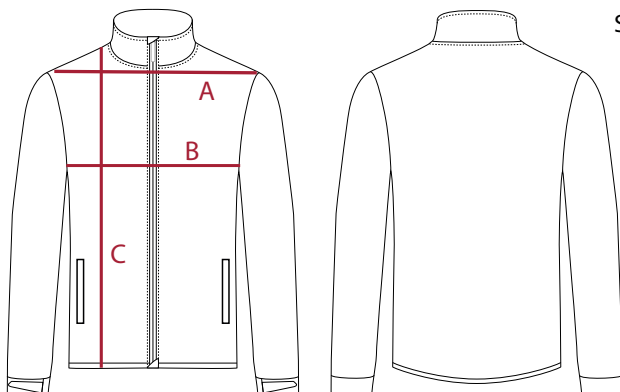

T-SHIRT

MEN	XS	S	M	L	XL	2XL	3XL	4XL	5XL
Shoulder A	42	44	46	48	50	52	54	56	58
1/2 Chest B	51	53	55	57	59	61	63	65	67
Total Length C	68	70	72	74	76	78	80	82	82

POLO

MEN	XS	S	M	L	XL	2XL	3XL	4XL	5XL
Shoulder A	42	44	46	48	50	52	54	56	58
1/2 Chest B	51	53	55	57	59	61	63	65	67
Total Length C	66,5	68,5	70,5	72,5	72,5	73,5	73,5	74,5	75,5

SWEATSHIRT

MEN	XS	S	M	L	XL	2XL	3XL	4XL	5XL
Shoulder A	42	44	46	48	50	52	54	56	58
1/2 Chest B	51	53	55	57	59	61	63	65	67
Total Length C	66	68	70	72	74	74	76	76	78

SOFTSHELL

MEN	XS	S	M	L	XL	2XL	3XL	4XL	5XL
Shoulder A	44	46	48	50	52	54	56	58	60
1/2 Chest B	49	52	55	58	61	64	67	70	73
Total Length C	71	72	73	74,5	76	77,5	79	80,5	82

NOTE : ALL MEASUREMENTS ARE IN CENTIMETERS

RAINCOAT

UNISEX	XS / S	M / L	XL / 2XL	3XL / 4XL
1/2 Chest A	53	61	68	83
Total Length B	88	92	95	98

NOTE : ALL MEASUREMENTS ARE IN CENTIMETERS

T-SHIRT

MEN	XS	S	M	L	XL	2XL	3XL	4XL	5XL
Shoulder A	40	42	44	46	48	50	52	54	56
1/2 Chest B	49	51	53	55	57	59	61	63	65
Total Length C	66	68	70	72	74	76	76	78	80