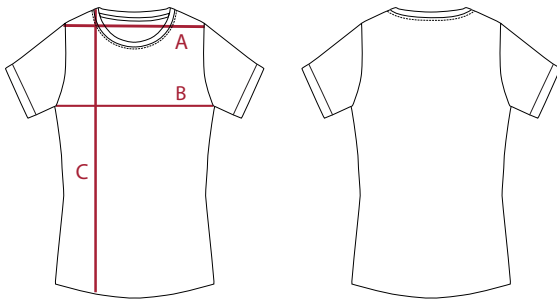

POLO

MEN	XS	S	M	L	XL	2XL	3XL
Shoulder A	39,5	41	42,5	44	45,5	47	48,5
1/2 Chest B	48	50	52	54	56	58	61
Total Length C	66,5	68,5	70,5	72,5	72,5	73,5	73,5

SWEATSHIRT & HOODIE

MEN	XS	S	M	L	XL	2XL	3XL	4XL	5XL
Shoulder A	41	43	45	47	49	51	53	55	57
1/2 Chest B	50	52	54	56	58	60	62	64	66
Total Length C	64	66	68	70	72	74	76	78	80

SOFTSHELL

MEN	XS	S	M	L	XL	2XL	3XL	4XL	5XL
Shoulder A	44	46	48	50	52	54	56	58	60
1/2 Chest B	49	52	55	58	61	64	67	70	73
Total Length C	71	72	73	74,5	76	77,5	79	80,5	82

NOTE: ALL MEASUREMENTS ARE IN CENTIMETERS

TOP

WOMEN	XS	S	M	L	XL
1/2 Chest A	38	40	42	44	46
1/2 Bottom B	40	42	44	46	48
Total Length C	58	60	62	64	66

T-SHIRT REPLIC & OTHERS COLLECTION

WOMEN	XS	S	M	L	XL	2XL	3XL
Shoulder A	38	39	40	41	42	43	44
1/2 Chest B	43	45	47	49	51	53	55
Total Length C	66	67	68	68	69	69	70