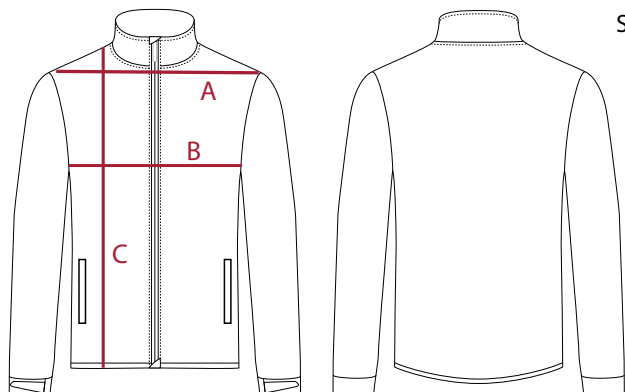

NOTE : ALL MEASUREMENTS ARE IN CENTIMETERS

RAINCOAT

UNISEX	XS / S	M / L	XL / 2XL	3XL / 4XL
1/2 Chest A	53	61	68	83
Total Length B	88	92	95	98

NOTE : ALL MEASUREMENTS ARE IN CENTIMETERS

T-SHIRT

MEN	XS	S	M	L	XL	2XL	3XL	4XL	5XL
Shoulder A	40	42	44	46	48	50	52	54	56
1/2 Chest B	49	51	53	55	57	59	61	63	65
Total Length C	66	68	70	72	74	76	76	78	80

POLO

MEN	XS	S	M	L	XL	2XL	3XL
Shoulder A	39,5	41	42,5	44	45,5	47	48,5
1/2 Chest B	48	50	52	54	56	58	61
Total Length C	66,5	68,5	70,5	72,5	72,5	73,5	73,5

SWEATSHIRT & HOODIE

MEN	XS	S	M	L	XL	2XL	3XL	4XL	5XL
Shoulder A	41	43	45	47	49	51	53	55	57
1/2 Chest B	50	52	54	56	58	60	62	64	66
Total Length C	64	66	68	70	72	74	76	78	80

SOFTSHELL

MEN	XS	S	M	L	XL	2XL	3XL	4XL	5XL
Shoulder A	44	46	48	50	52	54	56	58	60
1/2 Chest B	49	52	55	58	61	64	67	70	73
Total Length C	71	72	73	74,5	76	77,5	79	80,5	82

NOTE: ALL MEASUREMENTS ARE IN CENTIMETERS