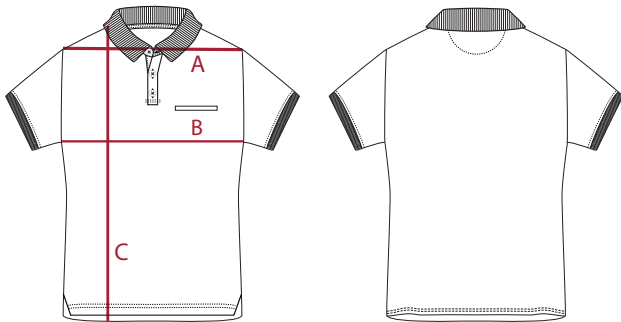

POLO

KIDS	2	4	6	8	10	12
Shoulder A	27,5	29	31	33	34,5	36
1/2 Chest B	30	32,5	35	37,5	40	42,5
Total Length C	42	44,5	47	52,5	55	58,5