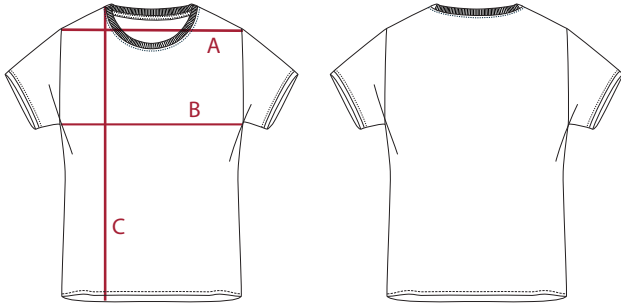

WINTER JACKET

MEN	XS	S	M	L	XL	2XL	3XL	4XL	5XL
Shoulder A	49	50	51	52	53	54	55	56	56
1/2 Chest B	56	58	60	62	64	66	68	70	72
Total Length C	70	72	74	76	78	80	82	84	86

WOMEN SIZE GUIDE

TOP

WOMEN	XS	S	M	L	XL	2XL	3XL
1/2 Chest A	38	40	42	44	46	48	50
1/2 Bottom B	44	46	48	50	52	54	56
Total Length C	57,5	59	60,5	63	64,5	66	67,5

POLO

WOMEN	XS	S	M	L	XL	2XL	3XL
Shoulder A	37	38	39	40	41	42	43
1/2 Chest B	41	43	45	47	49	51	53
Total Length C	65	65	66	67	67	68	68

SWEATSHIRT & HOODIE

WOMEN	XS	S	M	L	XL	2XL	3XL
Shoulder A	37	39	40	41	42	43	44
1/2 Chest B	45	47	49	51	53	55	57
Total Length C	58	60	62	64	66	68	70

T-SHIRT

KIDS	2	4	6	8	10	12
Shoulder A	27	29	31	33	35	36,5
1/2 Chest B	32	34	36,5	39	41	43
Total Length C	40	44	48	52	56	59,5

POLO

KIDS	6	8	10	12
Shoulder A	31	33	35	36,5
1/2 Chest B	36,5	39	41	43
Total Length C	48	52	56	59,5