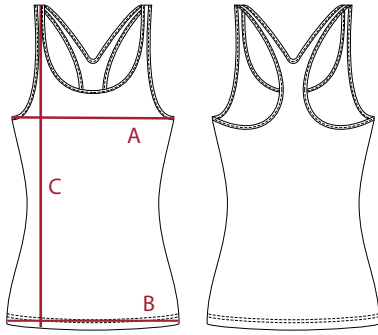

NOTE : ALL MEASUREMENTS ARE IN CENTIMETERS

RAINCOAT

UNISEX	XS / S	M / L	XL / 2XL	3XL / 4XL
1/2 Chest A	53	61	68	83
Total Length B	88	92	95	98

NOTE : ALL MEASUREMENTS ARE IN CENTIMETERS

T-SHIRT

MEN	XS	S	M	L	XL	2XL	3XL	4XL	5XL
Shoulder A	40	42	44	46	48	50	52	54	56
1/2 Chest B	49	51	53	55	57	59	61	63	65
Total Length C	66	68	70	72	74	76	76	78	80

POLO

MEN	XS	S	M	L	XL	2XL	3XL
Shoulder A	39,5	41	42,5	44	45,5	47	48,5
1/2 Chest B	48	50	52	54	56	58	61
Total Length C	66,5	68,5	70,5	72,5	72,5	73,5	73,5

SWEATSHIRT & HOODIE

MEN	XS	S	M	L	XL	2XL	3XL	4XL	5XL
Shoulder A	41	43	45	47	49	51	53	55	57
1/2 Chest B	50	52	54	56	58	60	62	64	66
Total Length C	64	66	68	70	72	74	76	78	80

SOFTSHELL

MEN	XS	S	M	L	XL	2XL	3XL	4XL	5XL
Shoulder A	44	46	48	50	52	54	56	58	60
1/2 Chest B	49	52	55	58	61	64	67	70	73
Total Length C	71	72	73	74,5	76	77,5	79	80,5	82

NOTE: ALL MEASUREMENTS ARE IN CENTIMETERS

TOP

WOMEN	XS	S	M	L	XL
1/2 Chest A	38	40	42	44	46
1/2 Bottom B	40	42	44	46	48
Total Length C	58	60	62	64	66

T-SHIRT REPLIC & OTHERS COLLECTION

WOMEN	XS	S	M	L	XL	2XL	3XL
Shoulder A	38	39	40	41	42	43	44
1/2 Chest B	43	45	47	49	51	53	55
Total Length C	66	67	68	68	69	69	70