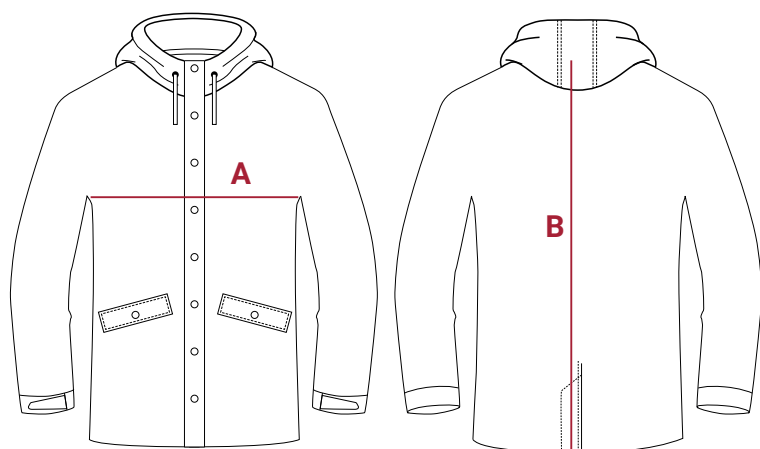

T-SHIRT

MEN	XS	S	M	L	XL	2XL	3XL	4XL	5XL
Shoulder A	42	44	46	48	50	52	54	56	58
1/2 Chest B	51	53	55	57	59	61	63	65	67
Total Length C	68	70	72	74	76	78	80	82	82

POLO

MEN	XS	S	M	L	XL	2XL	3XL	4XL	5XL
Shoulder A	42	44	46	48	50	52	54	56	58
1/2 Chest B	51	53	55	57	59	61	63	65	67
Total Length C	66,5	68,5	70,5	72,5	72,5	73,5	73,5	74,5	75,5

SWEATSHIRT

MEN	XS	S	M	L	XL	2XL	3XL	4XL	5XL
Shoulder A	42	44	46	48	50	52	54	56	58
1/2 Chest B	51	53	55	57	59	61	63	65	67
Total Length C	66	68	70	72	74	74	76	76	78

SOFTSHELL

MEN	XS	S	M	L	XL	2XL	3XL	4XL	5XL
Shoulder A	44	46	48	50	52	54	56	58	60
1/2 Chest B	49	52	55	58	61	64	67	70	73
Total Length C	71	72	73	74,5	76	77,5	79	80,5	82

NOTE : ALL MEASUREMENTS ARE IN CENTIMETERS

RAINCOAT

UNISEX	XS / S	M / L	XL / 2XL	3XL / 4XL
1/2 Chest A	53	61	68	83
Total Length B	88	92	95	98

NOTE : ALL MEASUREMENTS ARE IN CENTIMETERS

T-SHIRT

MEN	XS	S	M	L	XL	2XL	3XL	4XL	5XL
Shoulder A	40	42	44	46	48	50	52	54	56
1/2 Chest B	49	51	53	55	57	59	61	63	65
Total Length C	66	68	70	72	74	76	76	78	80