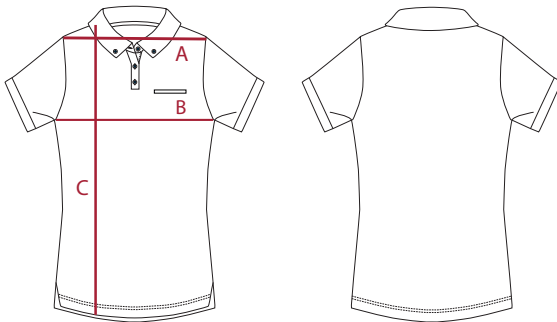

SOFTSHELL

MEN	XS	S	M	L	XL	2XL	3XL	4XL	5XL
Shoulder A	44	46	48	50	52	54	56	58	60
1/2 Chest B	49	52	55	58	61	64	67	70	73
Total Length C	71	72	73	74,5	76	77,5	79	80,5	82

NOTE: ALL MEASUREMENTS ARE IN CENTIMETERS

TOP

WOMEN	XS	S	M	L	XL
1/2 Chest A	38	40	42	44	46
1/2 Bottom B	40	42	44	46	48
Total Length C	58	60	62	64	66

T-SHIRT REPLIC & OTHERS COLLECTION

WOMEN	XS	S	M	L	XL	2XL	3XL
Shoulder A	38	39	40	41	42	43	44
1/2 Chest B	43	45	47	49	51	53	55
Total Length C	66	67	68	68	69	69	70

POLO REPLIC & OTHERS COLLECTION

WOMEN	XS	S	M	L	XL	2XL	3XL
Shoulder A	38	39	40	41	42	43	44
1/2 Chest B	43	45	47	49	51	53	55
Total Length C	65	66	67	67	68	68	69

SWEATSHIRT REPLIC & OTHERS COLLECTION

WOMEN	XS	S	M	L	XL	2XL	3XL
Shoulder A	39	40	41	42	43	44	45
1/2 Chest B	47	49	51	53	55	57	59
Total Length C	62	64	66	68	70	72	74