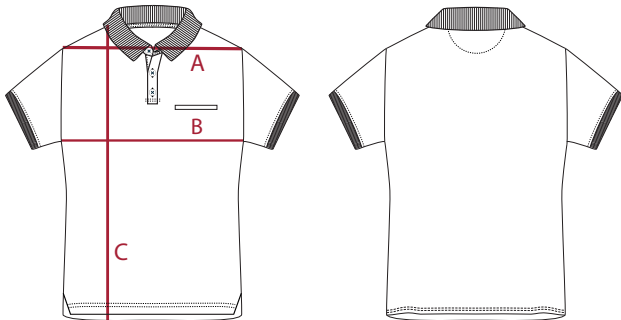

WINTER JACKET

MEN	XS	S	M	L	XL	2XL	3XL	4XL	5XL
Shoulder A	49	50	51	52	53	54	55	56	56
1/2 Chest B	56	58	60	62	64	66	68	70	72
Total Length C	70	72	74	76	78	80	82	84	86

WOMEN SIZE GUIDE

TOP

WOMEN	XS	S	M	L	XL	2XL	3XL
1/2 Chest A	38	40	42	44	46	48	50
1/2 Bottom B	44	46	48	50	52	54	56
Total Length C	57,5	59	60,5	63	64,5	66	67,5

POLO

WOMEN	XS	S	M	L	XL	2XL	3XL
Shoulder A	37	38	39	40	41	42	43
1/2 Chest B	41	43	45	47	49	51	53
Total Length C	65	65	66	67	67	68	68

SWEATSHIRT & HOODIE

WOMEN	XS	S	M	L	XL	2XL	3XL
Shoulder A	37	39	40	41	42	43	44
1/2 Chest B	45	47	49	51	53	55	57
Total Length C	58	60	62	64	66	68	70

T-SHIRT

KIDS	2	4	6	8	10	12
Shoulder A	27	29	31	33	35	36,5
1/2 Chest B	32	34	36,5	39	41	43
Total Length C	40	44	48	52	56	59,5

POLO

KIDS	6	8	10	12
Shoulder A	31	33	35	36,5
1/2 Chest B	36,5	39	41	43
Total Length C	48	52	56	59,5