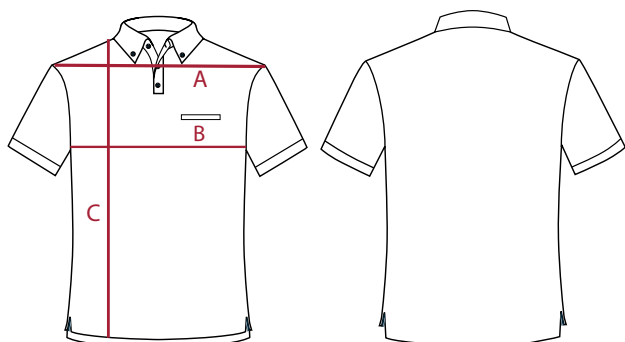

SWEATSHIRT

MEN	XS	S	M	L	XL	2XL	3XL	4XL	5XL
Shoulder A	42	44	46	48	50	52	54	56	58
1/2 Chest B	51	53	55	57	59	61	63	65	67
Total Length C	66	68	70	72	74	74	76	76	78

SOFTSHELL

MEN	XS	S	M	L	XL	2XL	3XL	4XL	5XL
Shoulder A	44	46	48	50	52	54	56	58	60
1/2 Chest B	49	52	55	58	61	64	67	70	73
Total Length C	71	72	73	74,5	76	77,5	79	80,5	82

NOTE : ALL MEASUREMENTS ARE IN CENTIMETERS

RAINCOAT

UNISEX	XS / S	M / L	XL / 2XL	3XL / 4XL
1/2 Chest A	53	61	68	83
Total Length B	88	92	95	98

NOTE : ALL MEASUREMENTS ARE IN CENTIMETERS

T-SHIRT

MEN	XS	S	M	L	XL	2XL	3XL	4XL	5XL
Shoulder A	40	42	44	46	48	50	52	54	56
1/2 Chest B	49	51	53	55	57	59	61	63	65
Total Length C	66	68	70	72	74	76	76	78	80

POLO

MEN	XS	S	M	L	XL	2XL	3XL
Shoulder A	39,5	41	42,5	44	45,5	47	48,5
1/2 Chest B	48	50	52	54	56	58	61
Total Length C	66,5	68,5	70,5	72,5	72,5	73,5	73,5

SWEATSHIRT & HOODIE

MEN	XS	S	M	L	XL	2XL	3XL	4XL	5XL
Shoulder A	41	43	45	47	49	51	53	55	57
1/2 Chest B	50	52	54	56	58	60	62	64	66
Total Length C	64	66	68	70	72	74	76	78	80