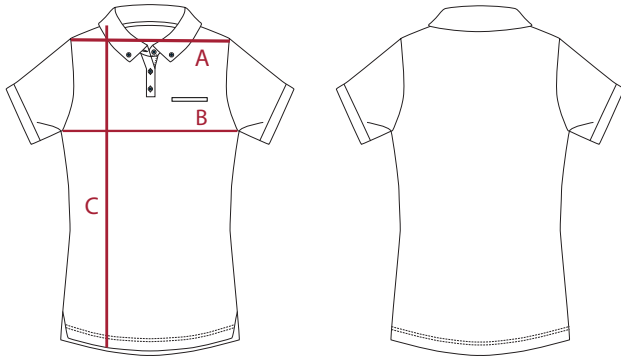

SWEATSHIRT & HOODIE

MEN	XS	S	M	L	XL	2XL	3XL	4XL	5XL
Shoulder A	39,5	42	44	46	48	50	52	54	56
1/2 Chest B	48	51	53	55	57	59	61	63	65
Total Length C	63,5	64	66	68	70	72	72	74	74

SOFTSHELL

MEN	XS	S	M	L	XL	2XL	3XL	4XL	5XL
Shoulder A	44	46	48	50	52	54	56	58	60
1/2 Chest B	49	52	55	58	61	64	67	70	73
Total Length C	71	72	73	74,5	76	77,5	79	80,5	82

WINTER JACKET

MEN	XS	S	M	L	XL	2XL	3XL	4XL	5XL
Shoulder A	49	50	51	52	53	54	55	56	56
1/2 Chest B	56	58	60	62	64	66	68	70	72
Total Length C	70	72	74	76	78	80	82	84	86

WOMEN SIZE GUIDE

TOP

WOMEN	XS	S	M	L	XL	2XL	3XL
1/2 Chest A	38	40	42	44	46	48	50
1/2 Bottom B	44	46	48	50	52	54	56
Total Length C	57,5	59	60,5	63	64,5	66	67,5

POLO

WOMEN	XS	S	M	L	XL	2XL	3XL
Shoulder A	37	38	39	40	41	42	43
1/2 Chest B	41	43	45	47	49	51	53
Total Length C	65	65	66	67	67	68	68

SWEATSHIRT & HOODIE

WOMEN	XS	S	M	L	XL	2XL	3XL
Shoulder A	37	39	40	41	42	43	44
1/2 Chest B	45	47	49	51	53	55	57
Total Length C	58	60	62	64	66	68	70