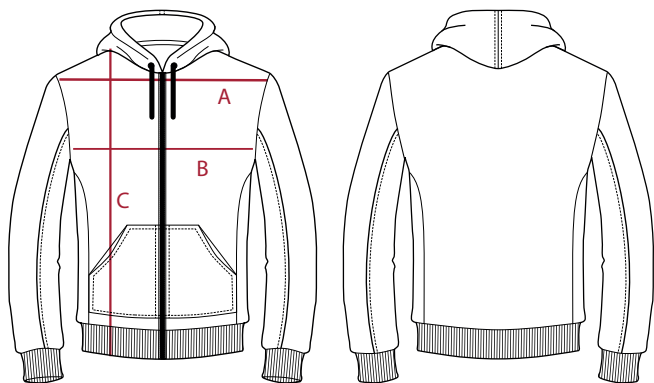

SWEATSHIRT

MEN	XS	S	M	L	XL	2XL	3XL	4XL	5XL
Shoulder A	42	44	46	48	50	52	54	56	58
1/2 Chest B	51	53	55	57	59	61	63	65	67
Total Length C	66	68	70	72	74	74	76	76	78

SOFTSHELL

MEN	XS	S	M	L	XL	2XL	3XL	4XL	5XL
Shoulder A	44	46	48	50	52	54	56	58	60
1/2 Chest B	49	52	55	58	61	64	67	70	73
Total Length C	71	72	73	74,5	76	77,5	79	80,5	82

NOTE : ALL MEASUREMENTS ARE IN CENTIMETERS

RAINCOAT

UNISEX	XS / S	M / L	XL / 2XL	3XL / 4XL
1/2 Chest A	53	61	68	83
Total Length B	88	92	95	98

NOTE : ALL MEASUREMENTS ARE IN CENTIMETERS

T-SHIRT

MEN	XS	S	M	L	XL	2XL	3XL	4XL	5XL
Shoulder A	40	42	44	46	48	50	52	54	56
1/2 Chest B	49	51	53	55	57	59	61	63	65
Total Length C	66	68	70	72	74	76	76	78	80

POLO

MEN	XS	S	M	L	XL	2XL	3XL
Shoulder A	39,5	41	42,5	44	45,5	47	48,5
1/2 Chest B	48	50	52	54	56	58	61
Total Length C	66,5	68,5	70,5	72,5	72,5	73,5	73,5

SWEATSHIRT & HOODIE

MEN	XS	S	M	L	XL	2XL	3XL	4XL	5XL
Shoulder A	41	43	45	47	49	51	53	55	57
1/2 Chest B	50	52	54	56	58	60	62	64	66
Total Length C	64	66	68	70	72	74	76	78	80