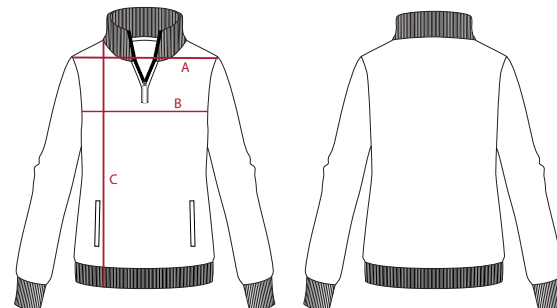

TOP

WOMEN	XS	S	M	L	XL
1/2 Chest A	38	40	42	44	46
1/2 Bottom B	40	42	44	46	48
Total Length C	58	60	62	64	66

T-SHIRT REPLIC & OTHERS COLLECTION

WOMEN	XS	S	M	L	XL	2XL	3XL
Shoulder A	38	39	40	41	42	43	44
1/2 Chest B	43	45	47	49	51	53	55
Total Length C	66	67	68	68	69	69	70

POLO REPLIC & OTHERS COLLECTION

WOMEN	XS	S	M	L	XL	2XL	3XL
Shoulder A	38	39	40	41	42	43	44
1/2 Chest B	43	45	47	49	51	53	55
Total Length C	65	66	67	67	68	68	69

SWEATSHIRT REPLIC & OTHERS COLLECTION

WOMEN	XS	S	M	L	XL	2XL	3XL
Shoulder A	39	40	41	42	43	44	45
1/2 Chest B	47	49	51	53	55	57	59
Total Length C	62	64	66	68	70	72	74