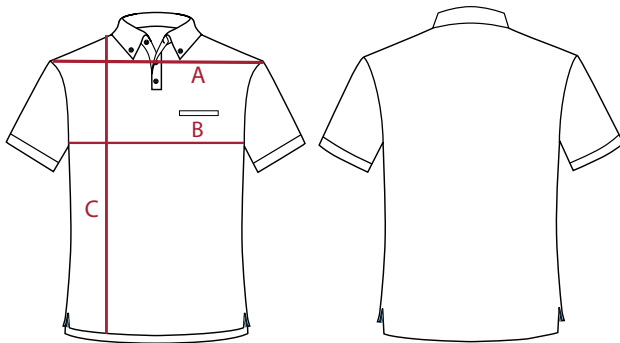

T-SHIRT

MEN	XS	S	M	L	XL	2XL	3XL	4XL	5XL
Shoulder A	42	44	46	48	50	52	54	56	58
1/2 Chest B	51	53	55	57	59	61	63	65	67
Total Length C	68	70	72	74	76	78	80	82	82

POLO

MEN	XS	S	M	L	XL	2XL	3XL	4XL	5XL
Shoulder A	42	44	46	48	50	52	54	56	58
1/2 Chest B	51	53	55	57	59	61	63	65	67
Total Length C	66,5	68,5	70,5	72,5	72,5	73,5	73,5	74,5	75,5

SWEATSHIRT

MEN	XS	S	M	L	XL	2XL	3XL	4XL	5XL
Shoulder A	42	44	46	48	50	52	54	56	58
1/2 Chest B	51	53	55	57	59	61	63	65	67
Total Length C	66	68	70	72	74	74	76	76	78

SOFTSHELL

MEN	XS	S	M	L	XL	2XL	3XL	4XL	5XL
Shoulder A	44	46	48	50	52	54	56	58	60
1/2 Chest B	49	52	55	58	61	64	67	70	73
Total Length C	71	72	73	74,5	76	77,5	79	80,5	82

NOTE : ALL MEASUREMENTS ARE IN CENTIMETERS

RAINCOAT

UNISEX	XS / S	M / L	XL / 2XL	3XL / 4XL
1/2 Chest A	53	61	68	83
Total Length B	88	92	95	98

NOTE : ALL MEASUREMENTS ARE IN CENTIMETERS

T-SHIRT

MEN	XS	S	M	L	XL	2XL	3XL	4XL	5XL
Shoulder A	40	42	44	46	48	50	52	54	56
1/2 Chest B	49	51	53	55	57	59	61	63	65
Total Length C	66	68	70	72	74	76	76	78	80