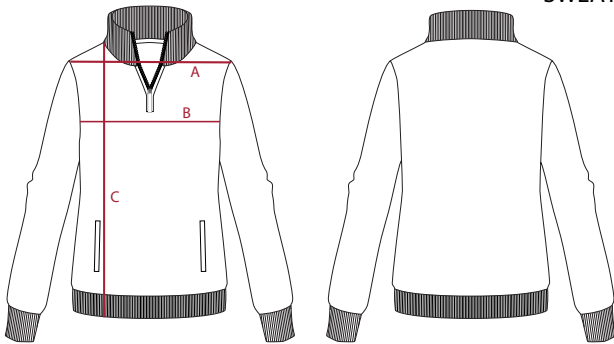

SWEATSHIRT & HOODIE

MEN	XS	S	M	L	XL	2XL	3XL	4XL	5XL
Shoulder A	39,5	42	44	46	48	50	52	54	56
1/2 Chest B	48	51	53	55	57	59	61	63	65
Total Length C	63,5	64	66	68	70	72	72	74	74

SOFTSHELL

MEN	XS	S	M	L	XL	2XL	3XL	4XL	5XL
Shoulder A	44	46	48	50	52	54	56	58	60
1/2 Chest B	49	52	55	58	61	64	67	70	73
Total Length C	71	72	73	74,5	76	77,5	79	80,5	82

WINTER JACKET

MEN	XS	S	M	L	XL	2XL	3XL	4XL	5XL
Shoulder A	49	50	51	52	53	54	55	56	56
1/2 Chest B	56	58	60	62	64	66	68	70	72
Total Length C	70	72	74	76	78	80	82	84	86

WOMEN SIZE GUIDE

TOP

WOMEN	XS	S	M	L	XL	2XL	3XL
1/2 Chest A	38	40	42	44	46	48	50
1/2 Bottom B	44	46	48	50	52	54	56
Total Length C	57,5	59	60,5	63	64,5	66	67,5

POLO

WOMEN	XS	S	M	L	XL	2XL	3XL
Shoulder A	37	38	39	40	41	42	43
1/2 Chest B	41	43	45	47	49	51	53
Total Length C	65	65	66	67	67	68	68

SWEATSHIRT & HOODIE

WOMEN	XS	S	M	L	XL	2XL	3XL
Shoulder A	37	39	40	41	42	43	44
1/2 Chest B	45	47	49	51	53	55	57
Total Length C	58	60	62	64	66	68	70