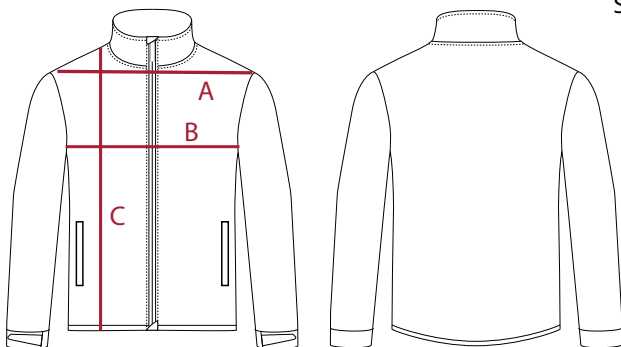

POLO

WOMEN	XS	S	M	L	XL	2XL	3XL
Shoulder A	37	38	39	40	41	42	43
1/2 Chest B	41	43	45	47	49	51	53
Total Length C	65	65	66	67	67	68	68

SWEATSHIRT & HOODIE

WOMEN	XS	S	M	L	XL	2XL	3XL
Shoulder A	37	39	40	41	42	43	44
1/2 Chest B	45	47	49	51	53	55	57
Total Length C	58	60	62	64	66	68	70

T-SHIRT

KIDS	2	4	6	8	10	12
Shoulder A	27	29	31	33	35	36,5
1/2 Chest B	32	34	36,5	39	41	43
Total Length C	40	44	48	52	56	59,5

POLO

KIDS	6	8	10	12
Shoulder A	31	33	35	36,5
1/2 Chest B	36,5	39	41	43
Total Length C	48	52	56	59,5

SWEATSHIRT

KIDS	6	8	10	12
Shoulder A	32	34	36	37
1/2 Chest B	38	40	43	45
Total Length C	46	49	52	55

SOFTSHELL

KIDS	6	8	10	12
Shoulder A	31,5	33	34,5	36
1/2 Chest B	36	39	42	46
Total Length C	46	50	54	58