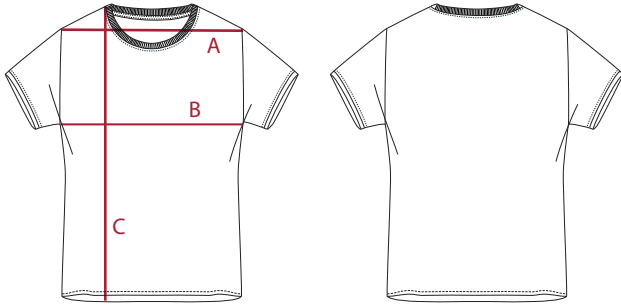

TOP

WOMEN	XS	S	M	L	XL
1/2 Chest A	38	40	42	44	46
1/2 Bottom B	40	42	44	46	48
Total Length C	58	60	62	64	66

T-SHIRT REPLIC & OTHERS COLLECTION

WOMEN	XS	S	M	L	XL	2XL	3XL
Shoulder A	38	39	40	41	42	43	44
1/2 Chest B	43	45	47	49	51	53	55
Total Length C	66	67	68	68	69	69	70

POLO REPLIC & OTHERS COLLECTION

WOMEN	XS	S	M	L	XL	2XL	3XL
Shoulder A	38	39	40	41	42	43	44
1/2 Chest B	43	45	47	49	51	53	55
Total Length C	65	66	67	67	68	68	69

SWEATSHIRT REPLIC & OTHERS COLLECTION

WOMEN	XS	S	M	L	XL	2XL	3XL
Shoulder A	39	40	41	42	43	44	45
1/2 Chest B	47	49	51	53	55	57	59
Total Length C	62	64	66	68	70	72	74

NOTE: ALL MEASUREMENTS ARE IN CENTIMETERS

T-SHIRT

KIDS	2	4	6	8	10	12
Shoulder A	28,5	29,5	30,5	32	33	34
1/2 Chest B	32	34,5	37	40,5	42	44,5
Total Length C	42	44,5	47	52,5	55	58,5

POLO

KIDS	2	4	6	8	10	12
Shoulder A	27,5	29	31	33	34,5	36
1/2 Chest B	30	32,5	35	37,5	40	42,5
Total Length C	42	44,5	47	52,5	55	58,5