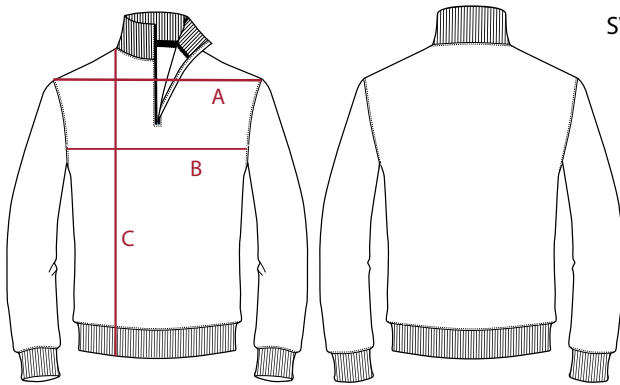

T-SHIRT

MEN	XS	S	M	L	XL	2XL	3XL	4XL	5XL
Shoulder A	42	44	46	48	50	52	54	56	58
1/2 Chest B	51	53	55	57	59	61	63	65	67
Total Length C	68	70	72	74	76	78	80	82	82

POLO

MEN	XS	S	M	L	XL	2XL	3XL	4XL	5XL
Shoulder A	42	44	46	48	50	52	54	56	58
1/2 Chest B	51	53	55	57	59	61	63	65	67
Total Length C	66,5	68,5	70,5	72,5	72,5	73,5	73,5	74,5	75,5

SWEATSHIRT

MEN	XS	S	M	L	XL	2XL	3XL	4XL	5XL
Shoulder A	42	44	46	48	50	52	54	56	58
1/2 Chest B	51	53	55	57	59	61	63	65	67
Total Length C	66	68	70	72	74	74	76	76	78

SOFTSHELL

MEN	XS	S	M	L	XL	2XL	3XL	4XL	5XL
Shoulder A	44	46	48	50	52	54	56	58	60
1/2 Chest B	49	52	55	58	61	64	67	70	73
Total Length C	71	72	73	74,5	76	77,5	79	80,5	82

NOTE : ALL MEASUREMENTS ARE IN CENTIMETERS

RAINCOAT

UNISEX	XS / S	M / L	XL / 2XL	3XL / 4XL
1/2 Chest A	53	61	68	83
Total Length B	88	92	95	98

NOTE : ALL MEASUREMENTS ARE IN CENTIMETERS

T-SHIRT

MEN	XS	S	M	L	XL	2XL	3XL	4XL	5XL
Shoulder A	40	42	44	46	48	50	52	54	56
1/2 Chest B	49	51	53	55	57	59	61	63	65
Total Length C	66	68	70	72	74	76	76	78	80